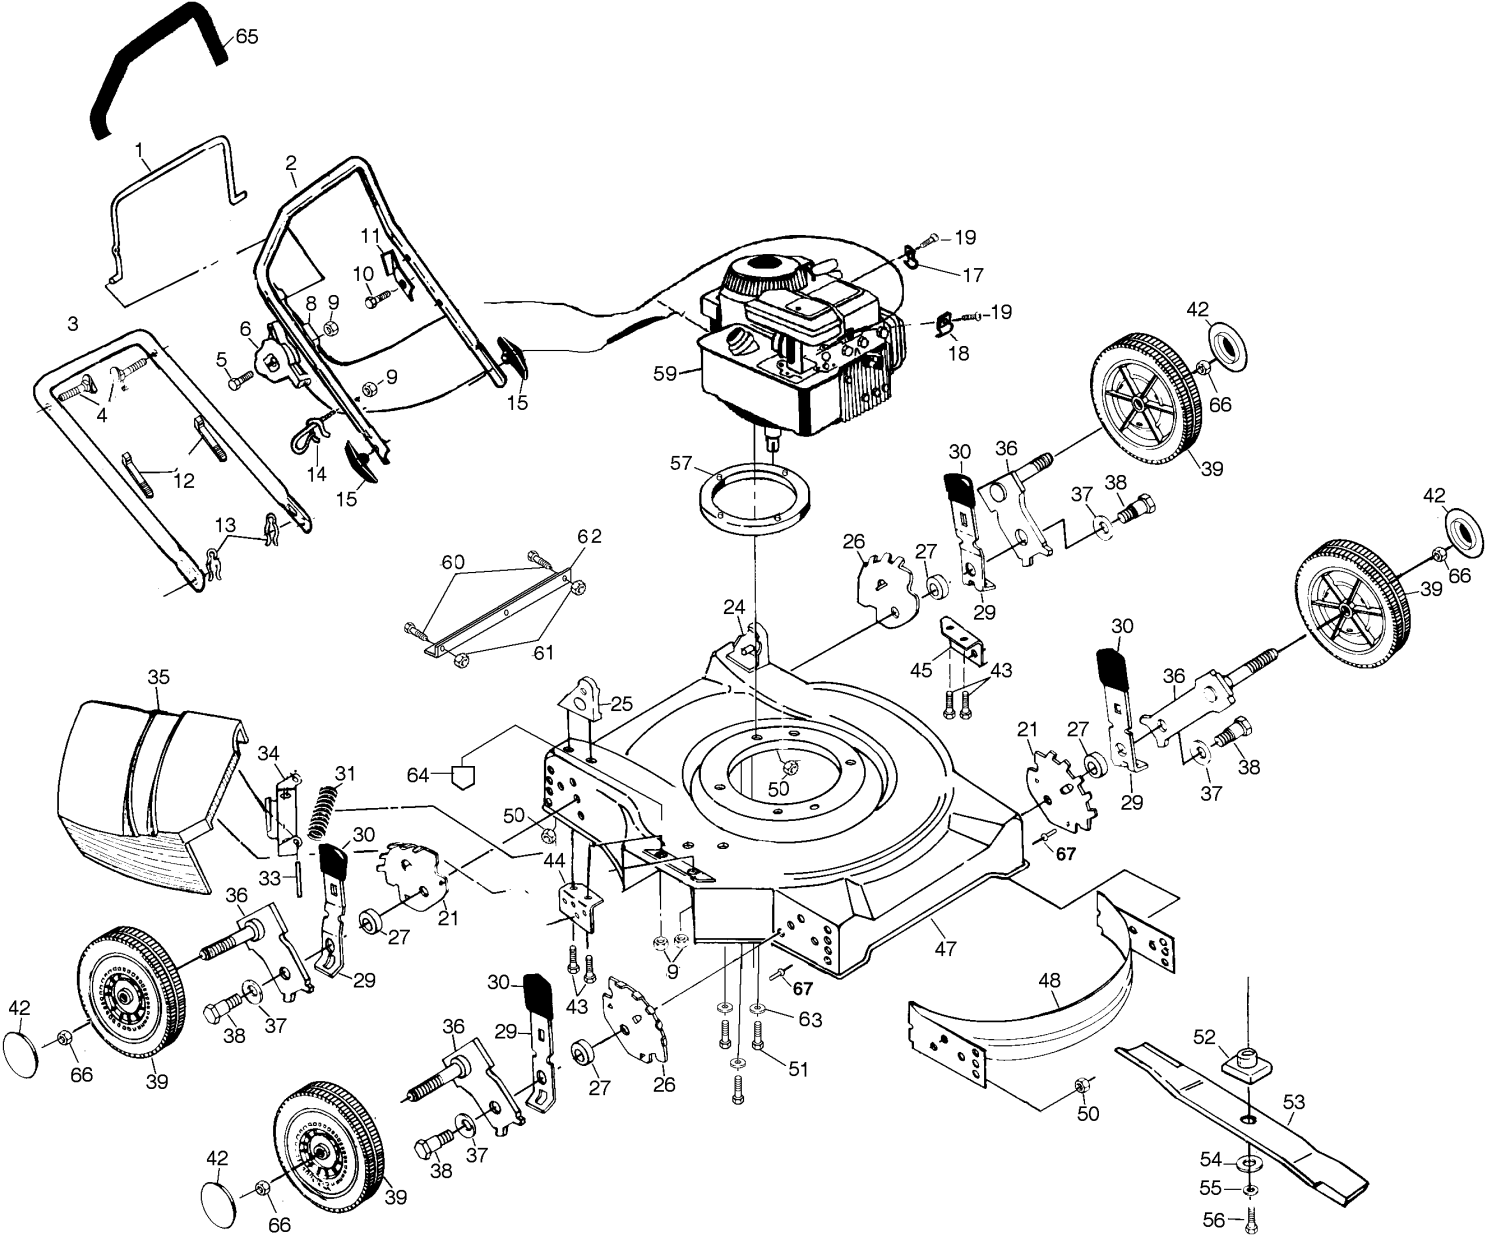

ROTARY LAWN MOWER MODEL NO. 600S (J600SE) PRODUCT NO. 954 05 66-21

REPAIR PARTS

ROTARY LAWN MOWER MODEL NO. 600S (J600SE) PRODUCT NO. 954 05 66-21

KEY NO.	PART NO.	DESCRIPTION	KEY NO.	PART NO.	DESCRIPTION
1	532850735	Control Bar	39	532148436	Wheel & Tire Assembly
2	532166355	Upper Handle	42	532077400	Hubcap
3	532159354	Lower Handle	43	532150078	Screw 5/16-18 x 3/4
4	532131959	Handle Bolt 5/16-18 x 3/4	44	532125424	Handle Support Bracket (Right)
5	532158755	Pan Head Machine Screw 1/4-20 x 2.12	45	532125423	Handle Support Bracket (Left)
6	532851462	Throttle Control	47	532171941	Lawn Mower Housing
8	532130861	Engine Zone Control Cable	48	532146026	Front Baffle
9	532063601	Locknut 1/4-20	--	532125046	Rear Baffle (Not Shown)
10	532750097	Hex Washer Head Screw #10-24 x 1/2	50	532751592	Locknut 3/8-16
11	532125162	Up-Stop Bracket	51	532850999	Hex Head Tread Rolling Screw 3/8-16 x 1
12	532066426	Wire Tie	52	532850977	Blade Adapter
13	532051793	Hairpin Cotter	53	532850972	20" Blade
14	532153638	Rope Guide	54	532851074	Hardened Washer
15	532136376	Handle Knob	55	532850263	Helical Lockwasher 3/8
17	532111190	Cable Clamp	56	532851084	Hex Head Screw 3/8-24 x 1 Grade 8
18	532087930	Cable Clip	57	532701313	Spacer
19	532083816	Thread Rolling Screw #10-32 x 5/8	59	-----	Engine - Briggs & Stratton Model No. 9D902
21	532140836	Wheel Adjuster Bracket (LF/RR)			Order parts from engine manufacturer
24	532170977	Handle Bracket Assembly (Left)	60	532085825	Hex Washer Head Screw 10-24 x 1
25	532170975	Handle Bracket Assembly (Right)	61	532069180	Nut Hex Lk. Washer #10-24
26	532140996	Wheel Adjuster Bracket (RF/LR)	62	532154147	Footguard
27	532146630	Spacer	63	532053998	Washer
29	532141730	Selector Spring	64	532145494	Warning Decal
30	532087877	Selector Knob	65	532164265	Handle Grip
31	532087589	Torsion Spring	66	532083923	Nut
33	532147286	Hinge Rod	67	532128415	Pop Rivet
34	532087593	Housing Bracket	--	532157759	Operators Manual (Scand)
35	532750149	Discharge Guard Assembly	--	532157758	Operators Manual (Euro)
36	532149857	Axle Arm Assembly			
37	532062335	Belleville Washer 1/2			
38	532142748	Shoulder Bolt 3/8-16			